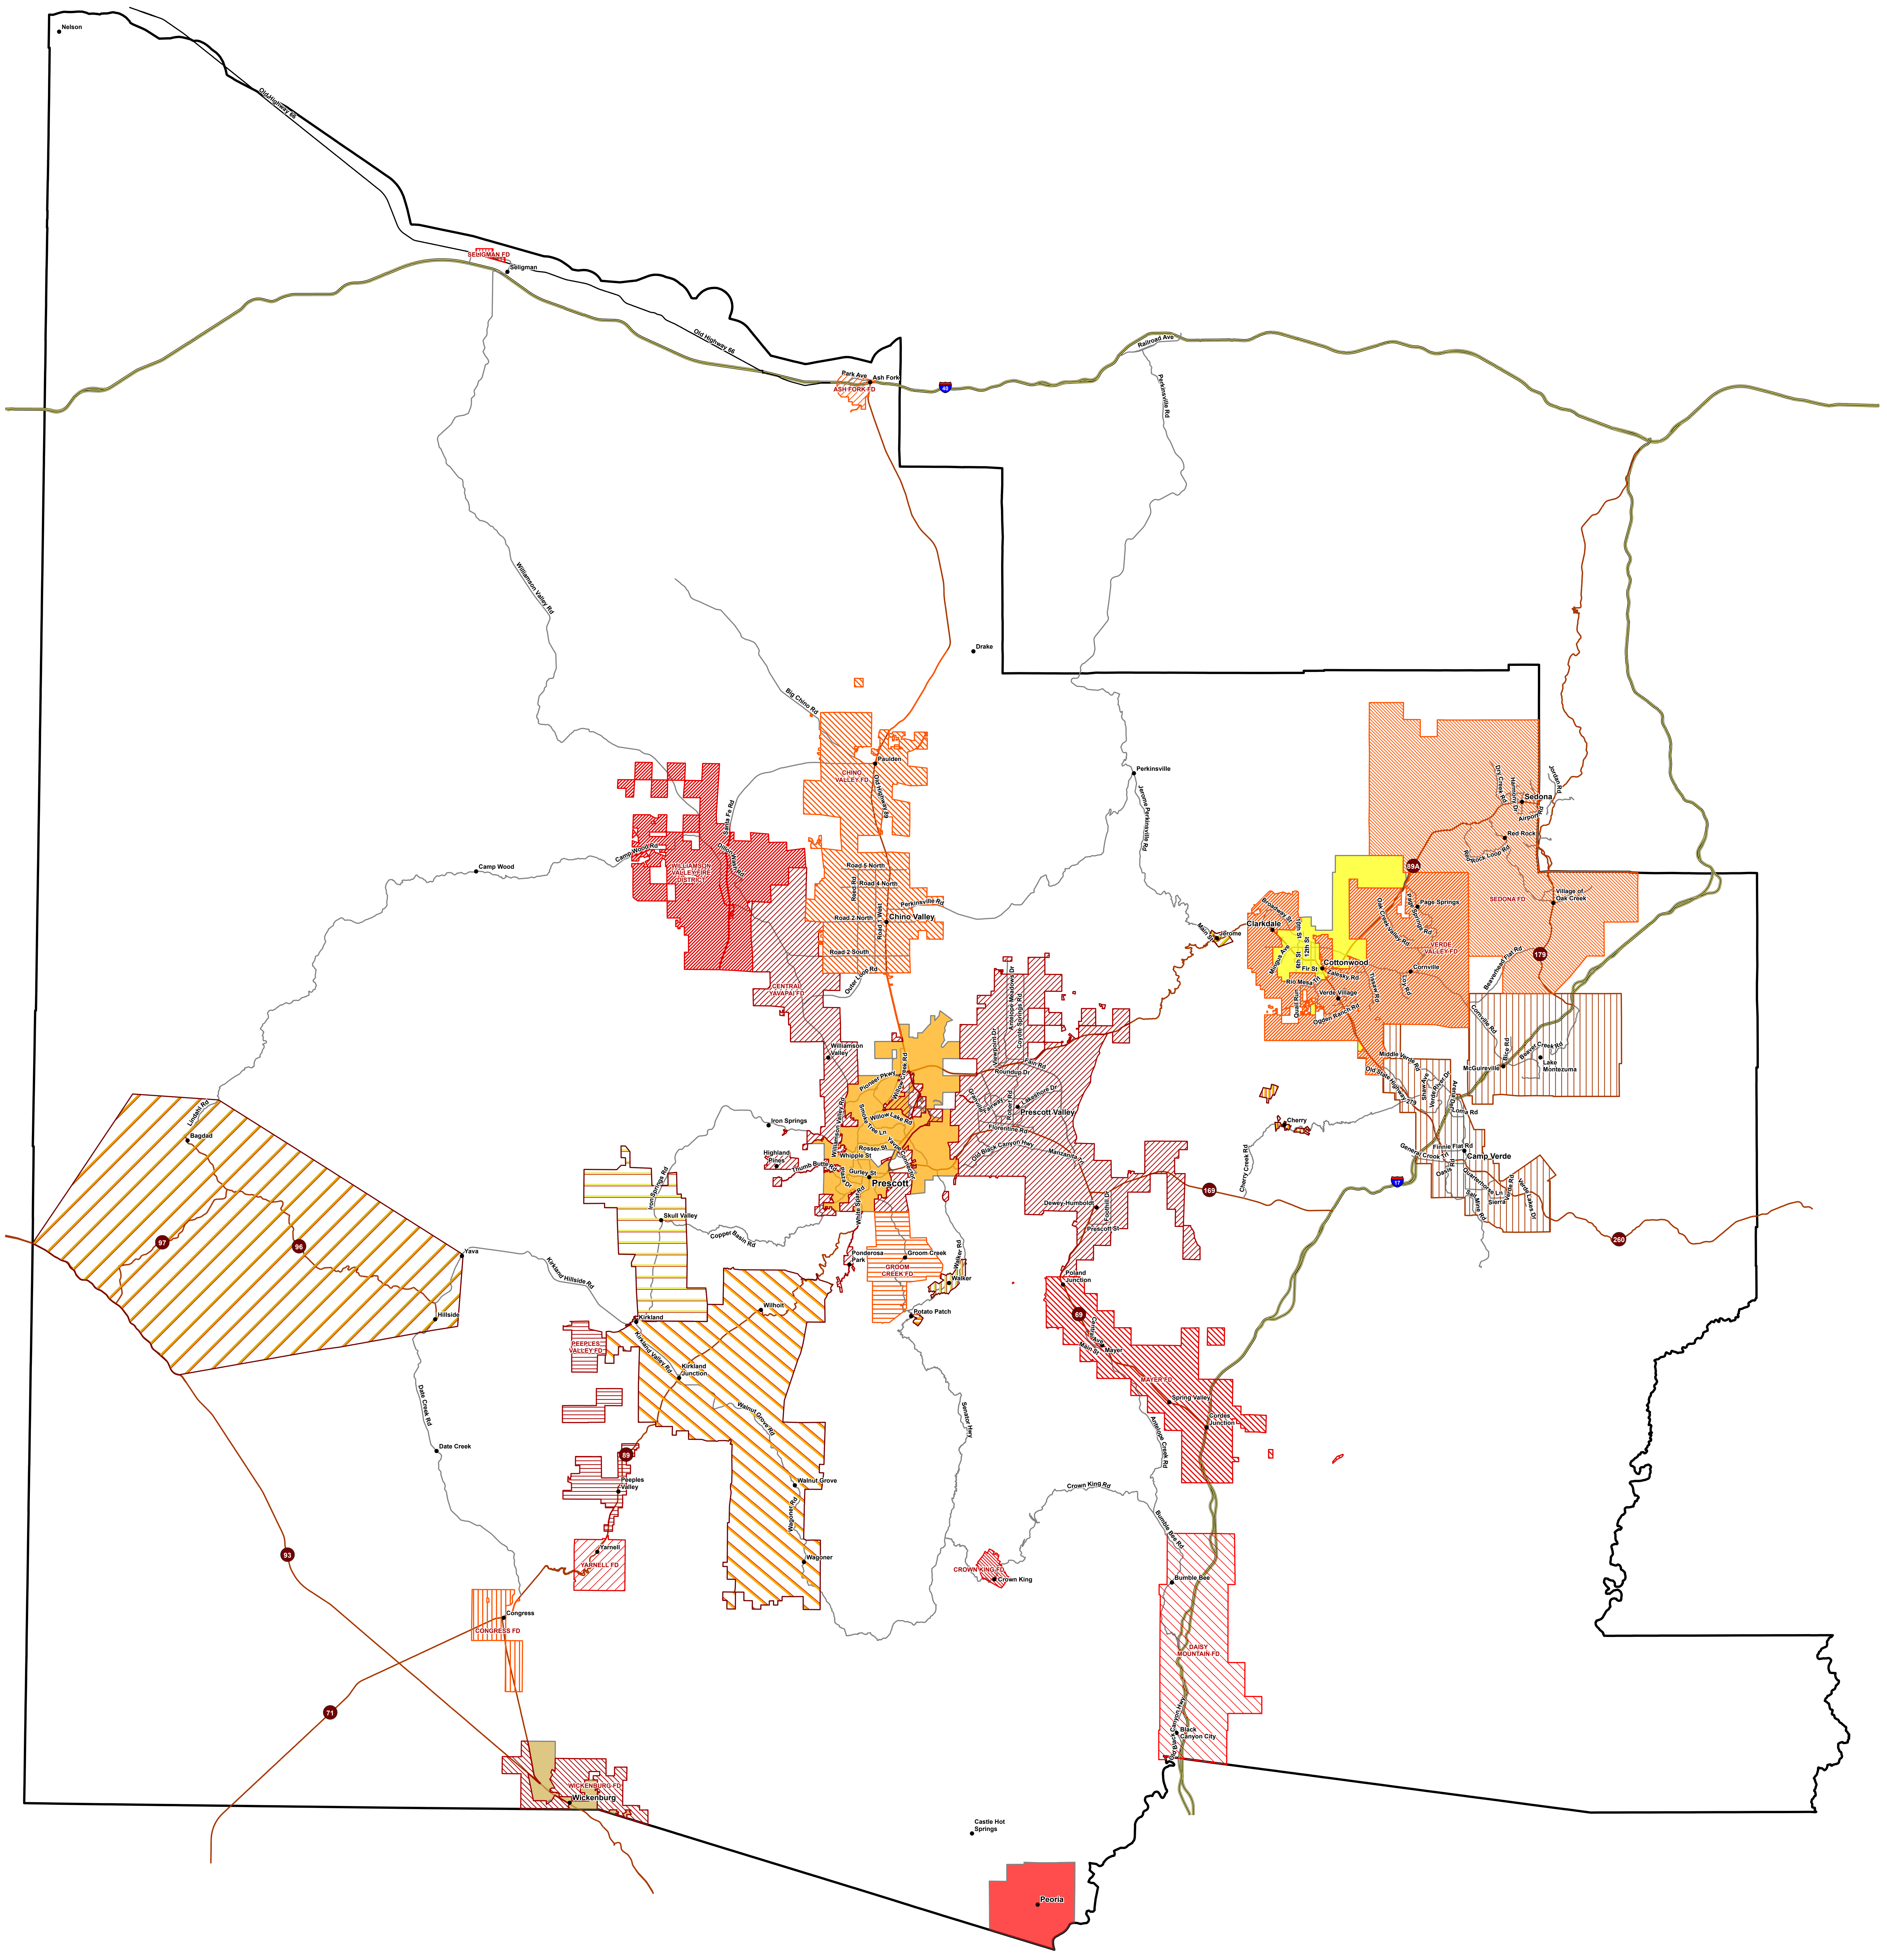

Yavapai County Fire Districts and Departments

Legend

- Cities
- Interstate Highways
- State Highways
- Old Highways
- Other Roads
- **Fire Districts**
- Ash Fork
- Central Yavapai
- Chino Valley
- Congress
- Crown King
- Daisy Mountain
- Groom Creek
- Mayer
- Peebles Valley
- Sedona
- Seligman
- Verde Valley
- Wickenburg
- Williamson Valley
- Yarnell
- **Fire and Medical Districts**
- Copper Canyon
- **Incorporated Fire Departments**
- City of Cottonwood
- City of Peoria
- City of Prescott
- Town of Wickenburg
- **Volunteer Fire Districts**
- Bagdad-Williamson Valley Fire District Contract
- Cherry Volunteer Fire Department
- Jerome Volunteer Fire Department
- Mountain Pines Fire Association
- Skull Valley Volunteer Fire Department
- Southern Yavapai Volunteer Fire District
- Walker Fire Protection Association

1:205,920 miles