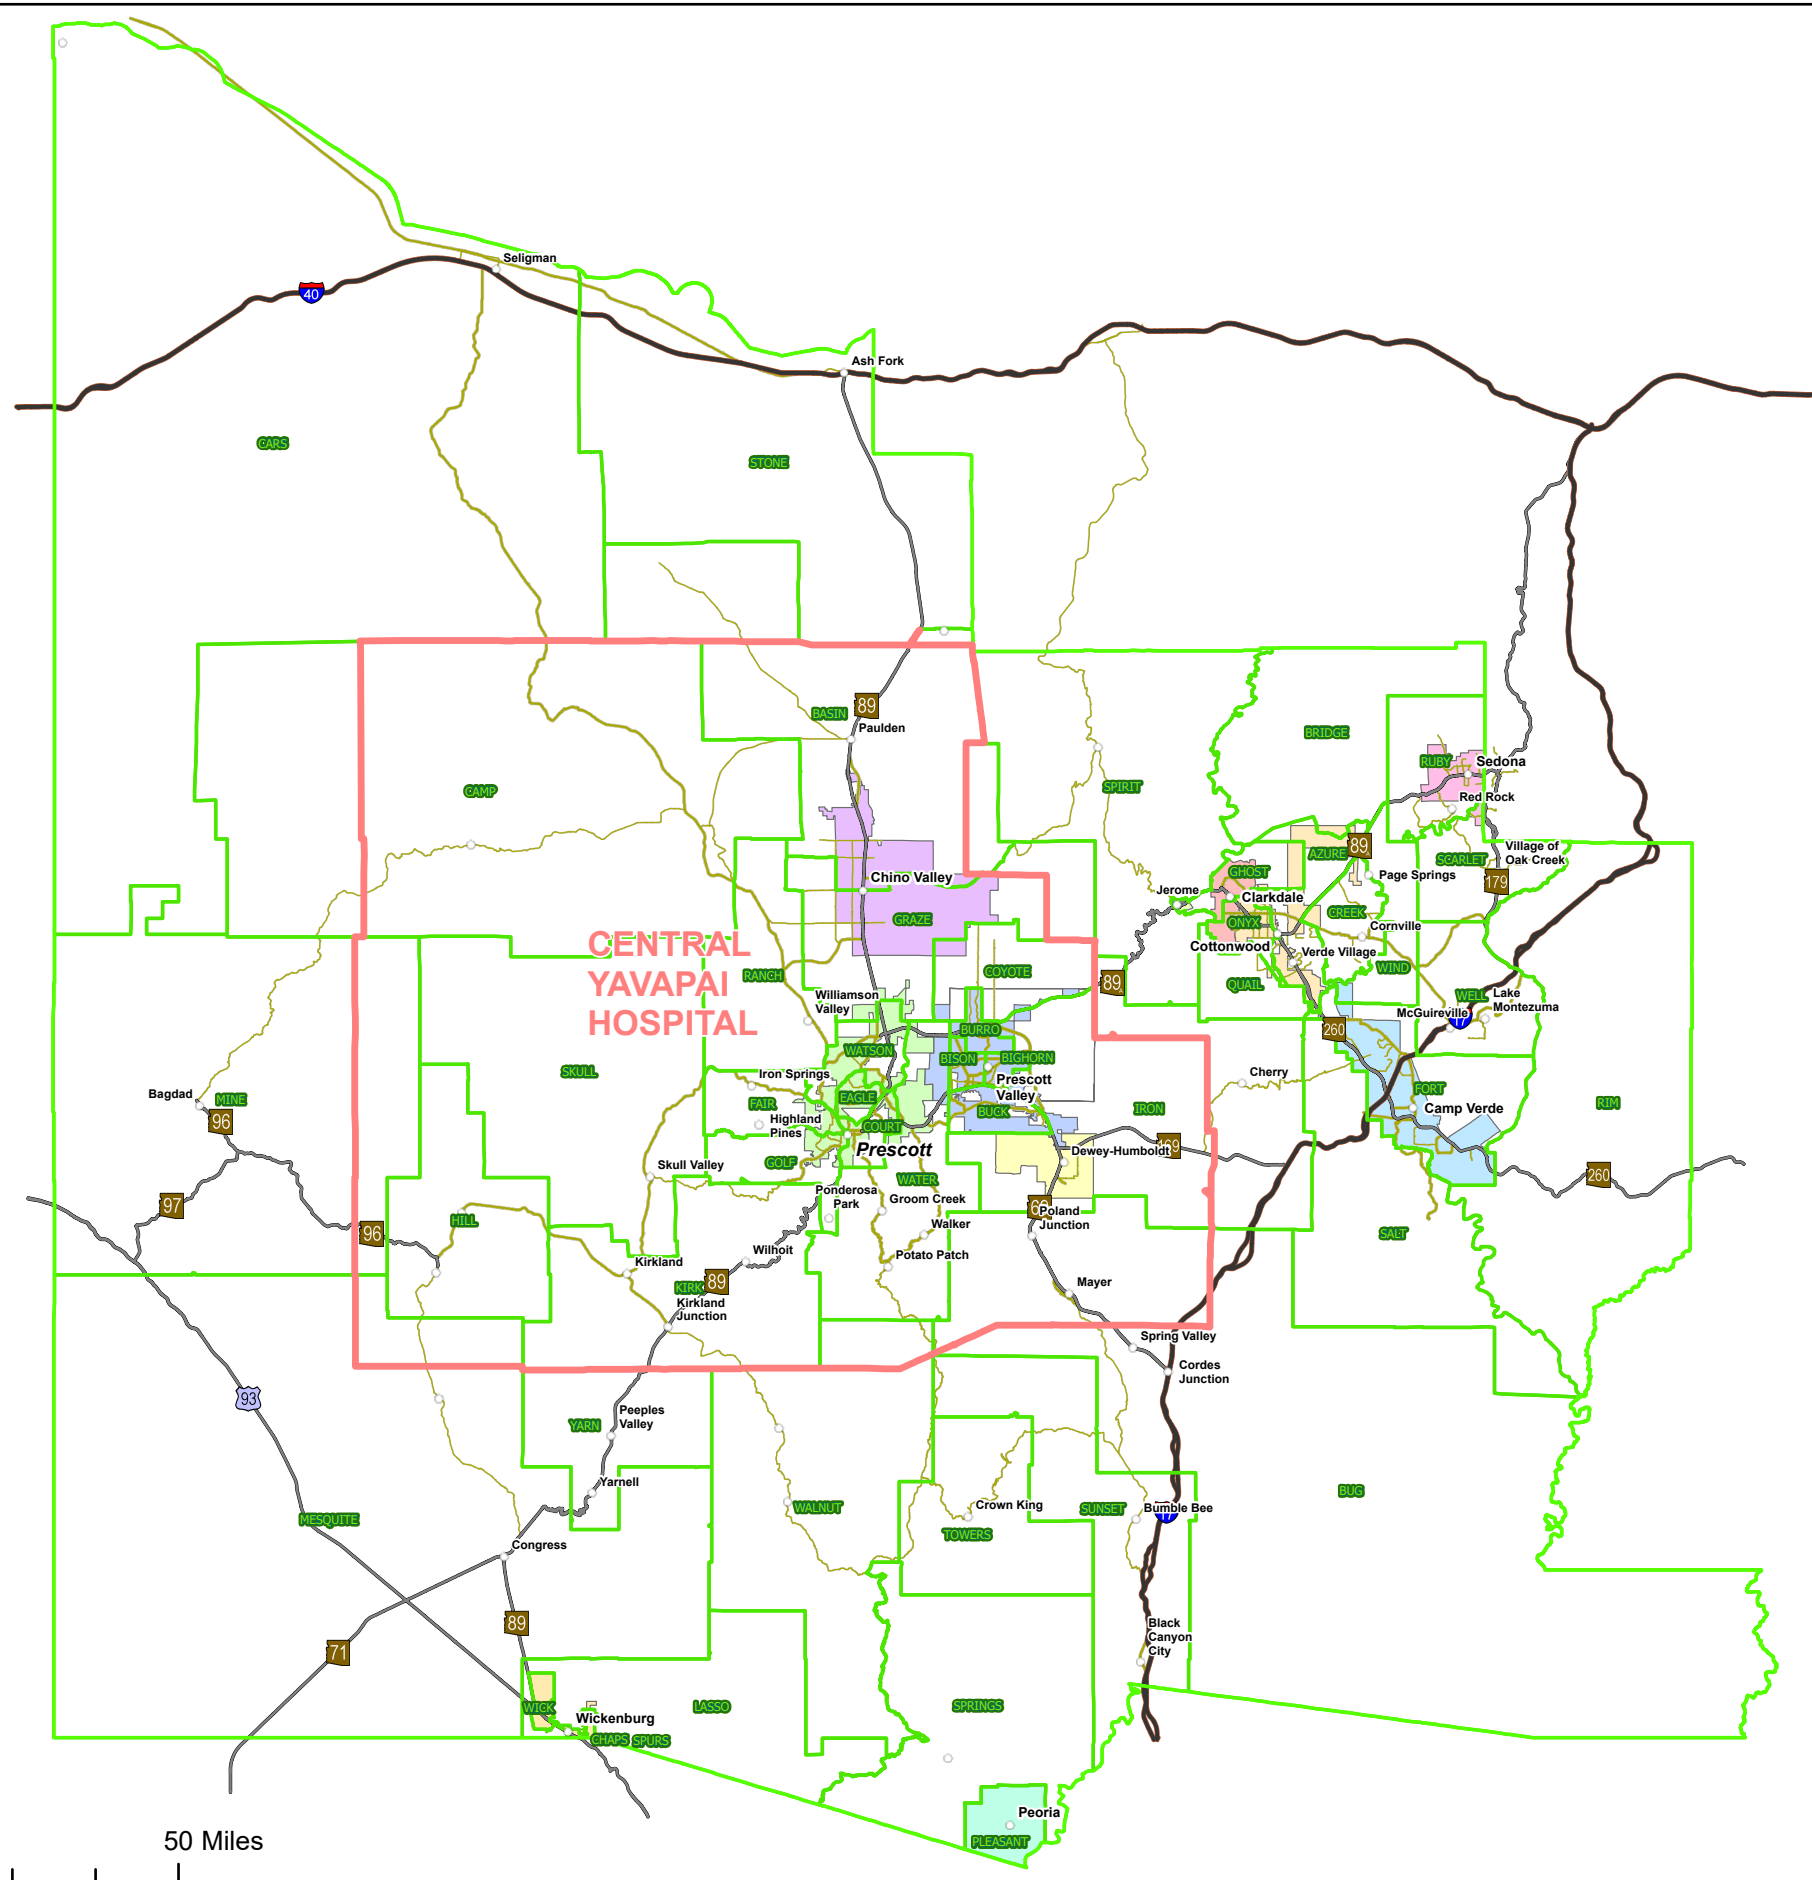

Yavapai County Hospital Districts

- Interstate
- State Highways
- Major Roads
- Hospital Districts
- Cities
- CITY OF COTTONWOOD
- CITY OF PEORIA
- CITY OF PRESCOTT
- CITY OF SEDONA
- TOWN OF CAMP VERDE
- TOWN OF CHINO VALLEY
- TOWN OF CLARKDALE
- TOWN OF DEWEY-HUMBOLDT
- TOWN OF JEROME
- TOWN OF PRESCOTT VALLEY
- TOWN OF WICKENBURG

This product is for informational purposes and may not have been prepared for, or be suitable for legal, engineering, or surveying purposes. Users of this information should review or consult the primary data and information sources to ascertain the usability of the information. Yavapai County assumes no responsibility for errors, omissions, and/or inaccuracies in this mapping product.