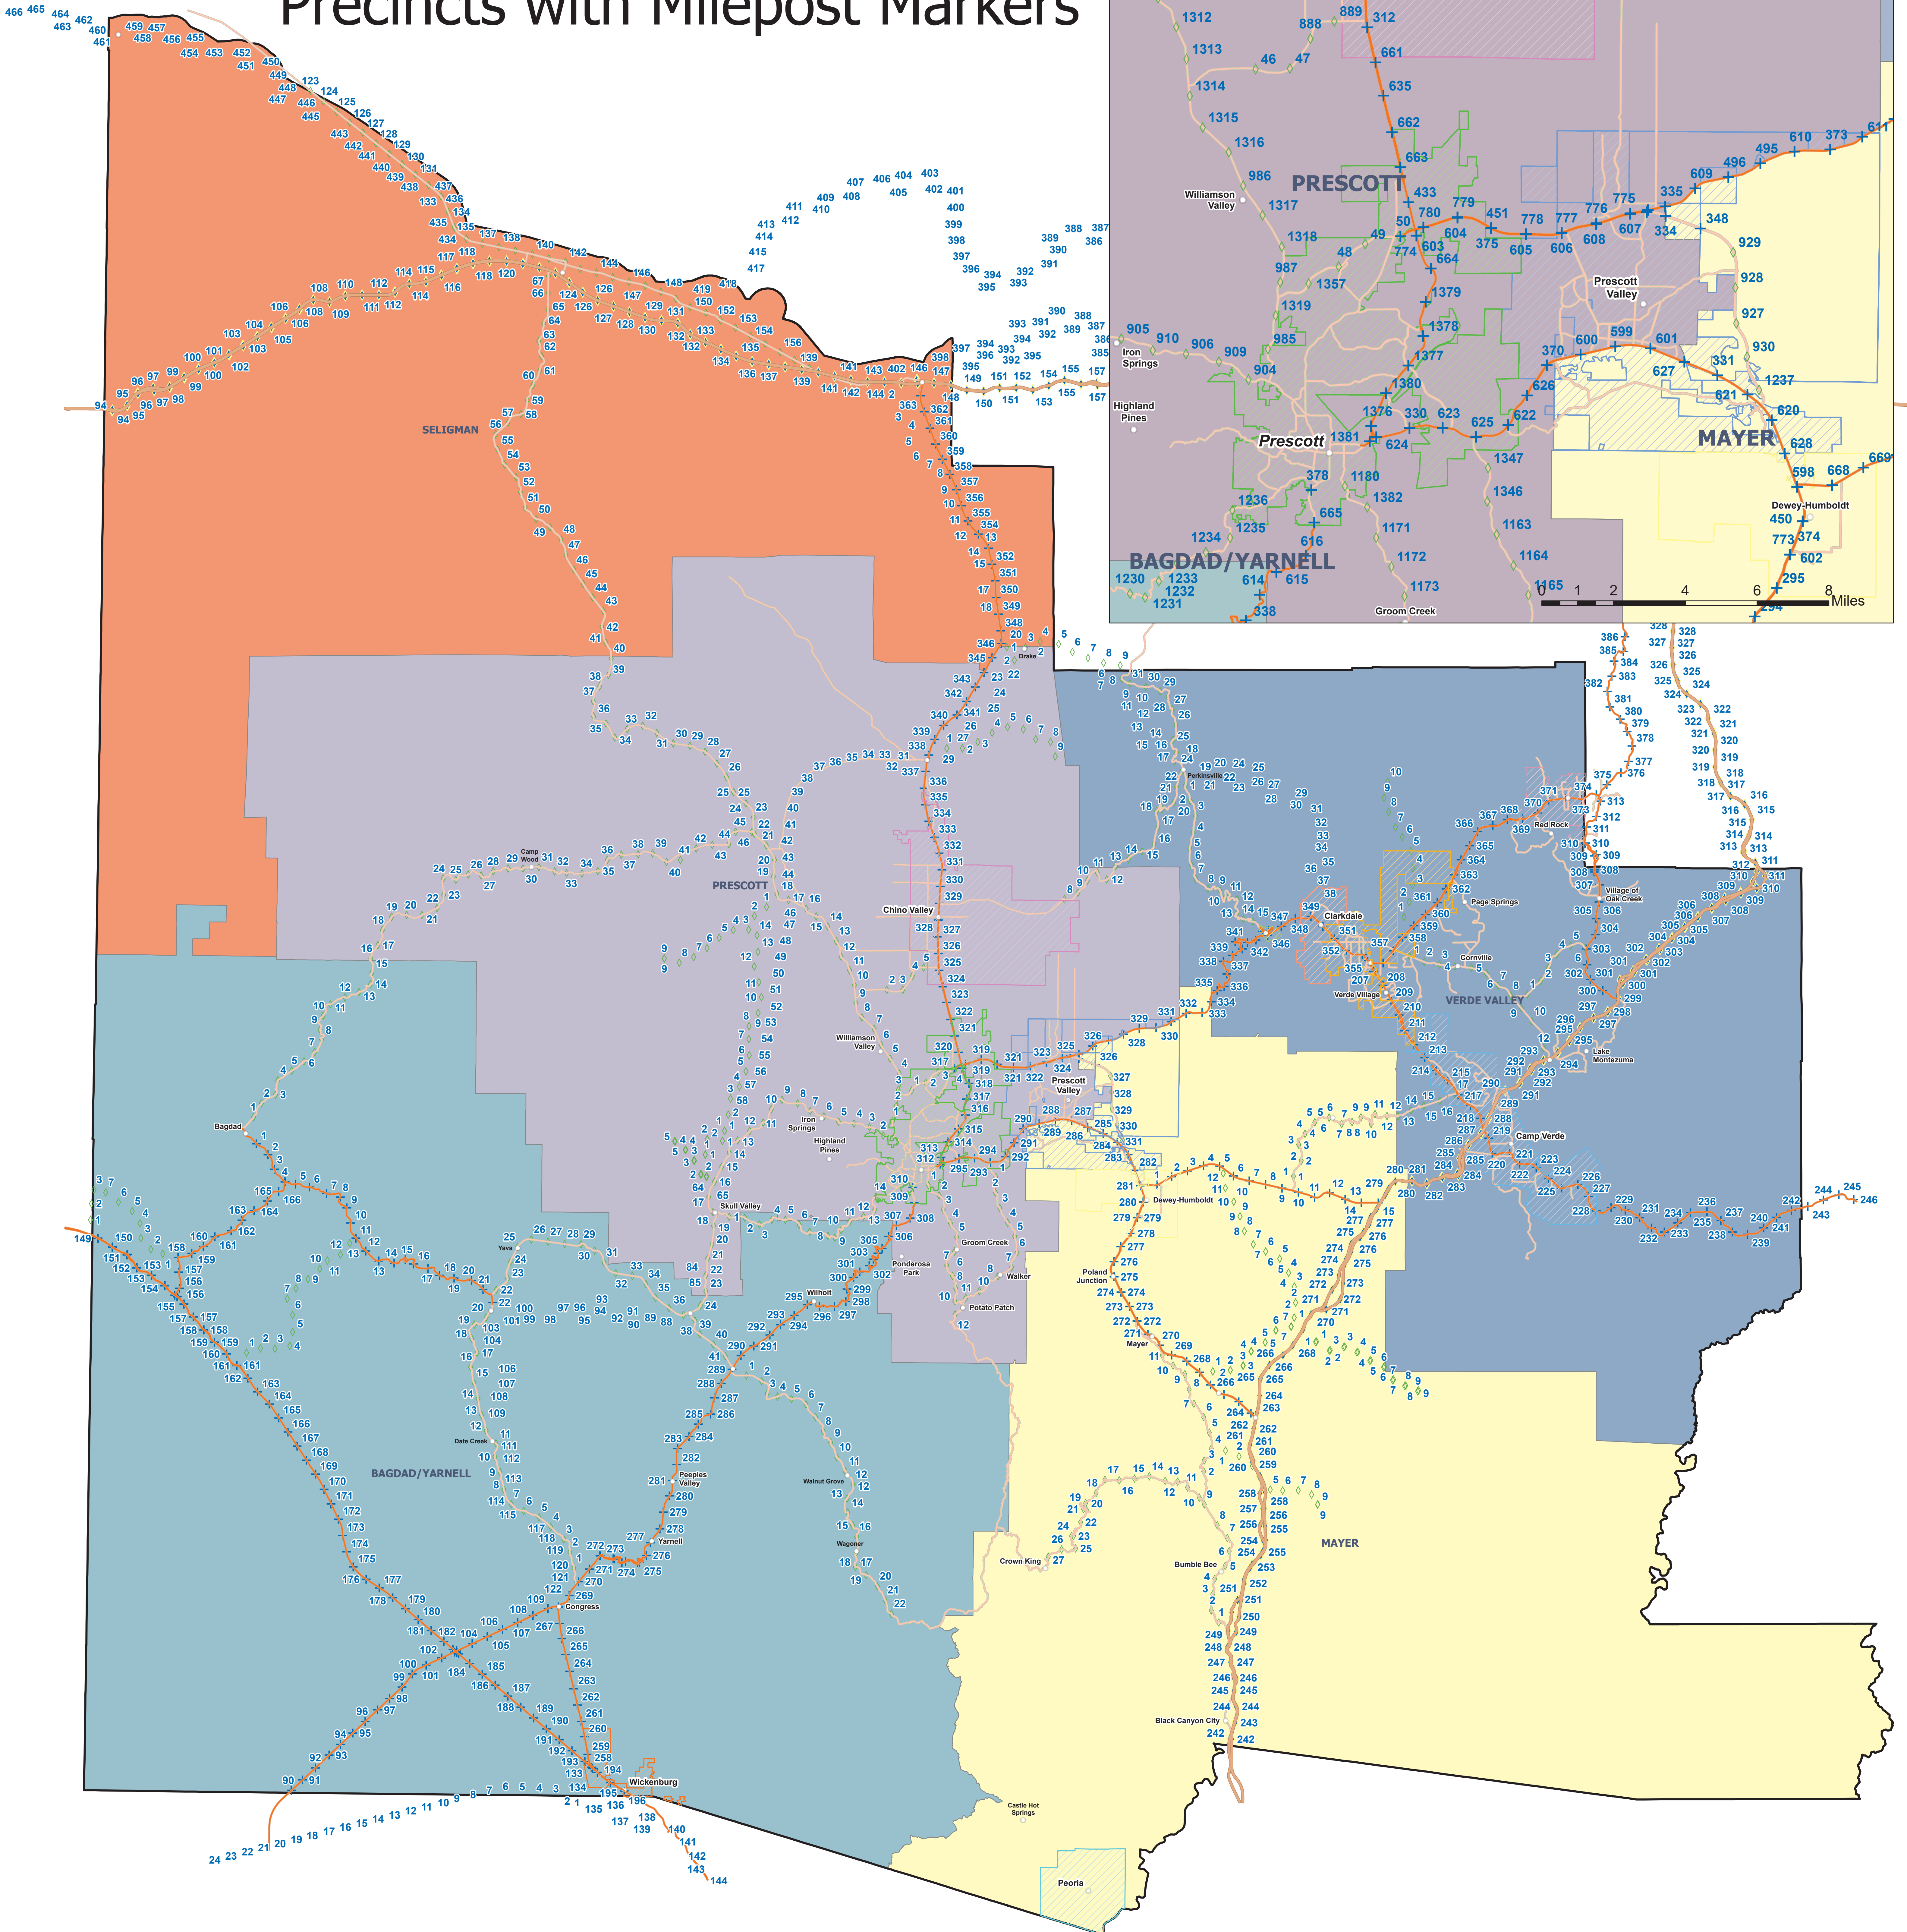

# Yavapai County Judicial Precincts with Milepost Markers

Prescott and Prescott Valley Area

**Legend**

- |                      |                         |                |                 |
|----------------------|-------------------------|----------------|-----------------|
| CITY BOUNDARY        | TOWN OF CLARKDALE       | Interstate     | County Boundary |
| CITY OF COTTONWOOD   | TOWN OF DEWEY-HUMBOLDT  | State Highways | BAGDAD/YARNELL  |
| CITY OF PEORIA       | TOWN OF JEROME          | Major Roads    | MAYER           |
| CITY OF PRESCOTT     | TOWN OF PRESCOTT VALLEY | Mile Markers   | PRESCOTT        |
| CITY OF SEDONA       | TOWN OF WICKENBURG      | ◆ COUNTY       | SELIGMAN        |
| TOWN OF CAMP VERDE   |                         | ◆ INTERSTATE   | VERDE VALLEY    |
| TOWN OF CHINO VALLEY |                         | + STATE        |                 |
|                      | ○ Cities                |                |                 |

0 10 20 40 Miles

1 inch = 3 miles

Date Exported: 6/2/2023 1:03 PM