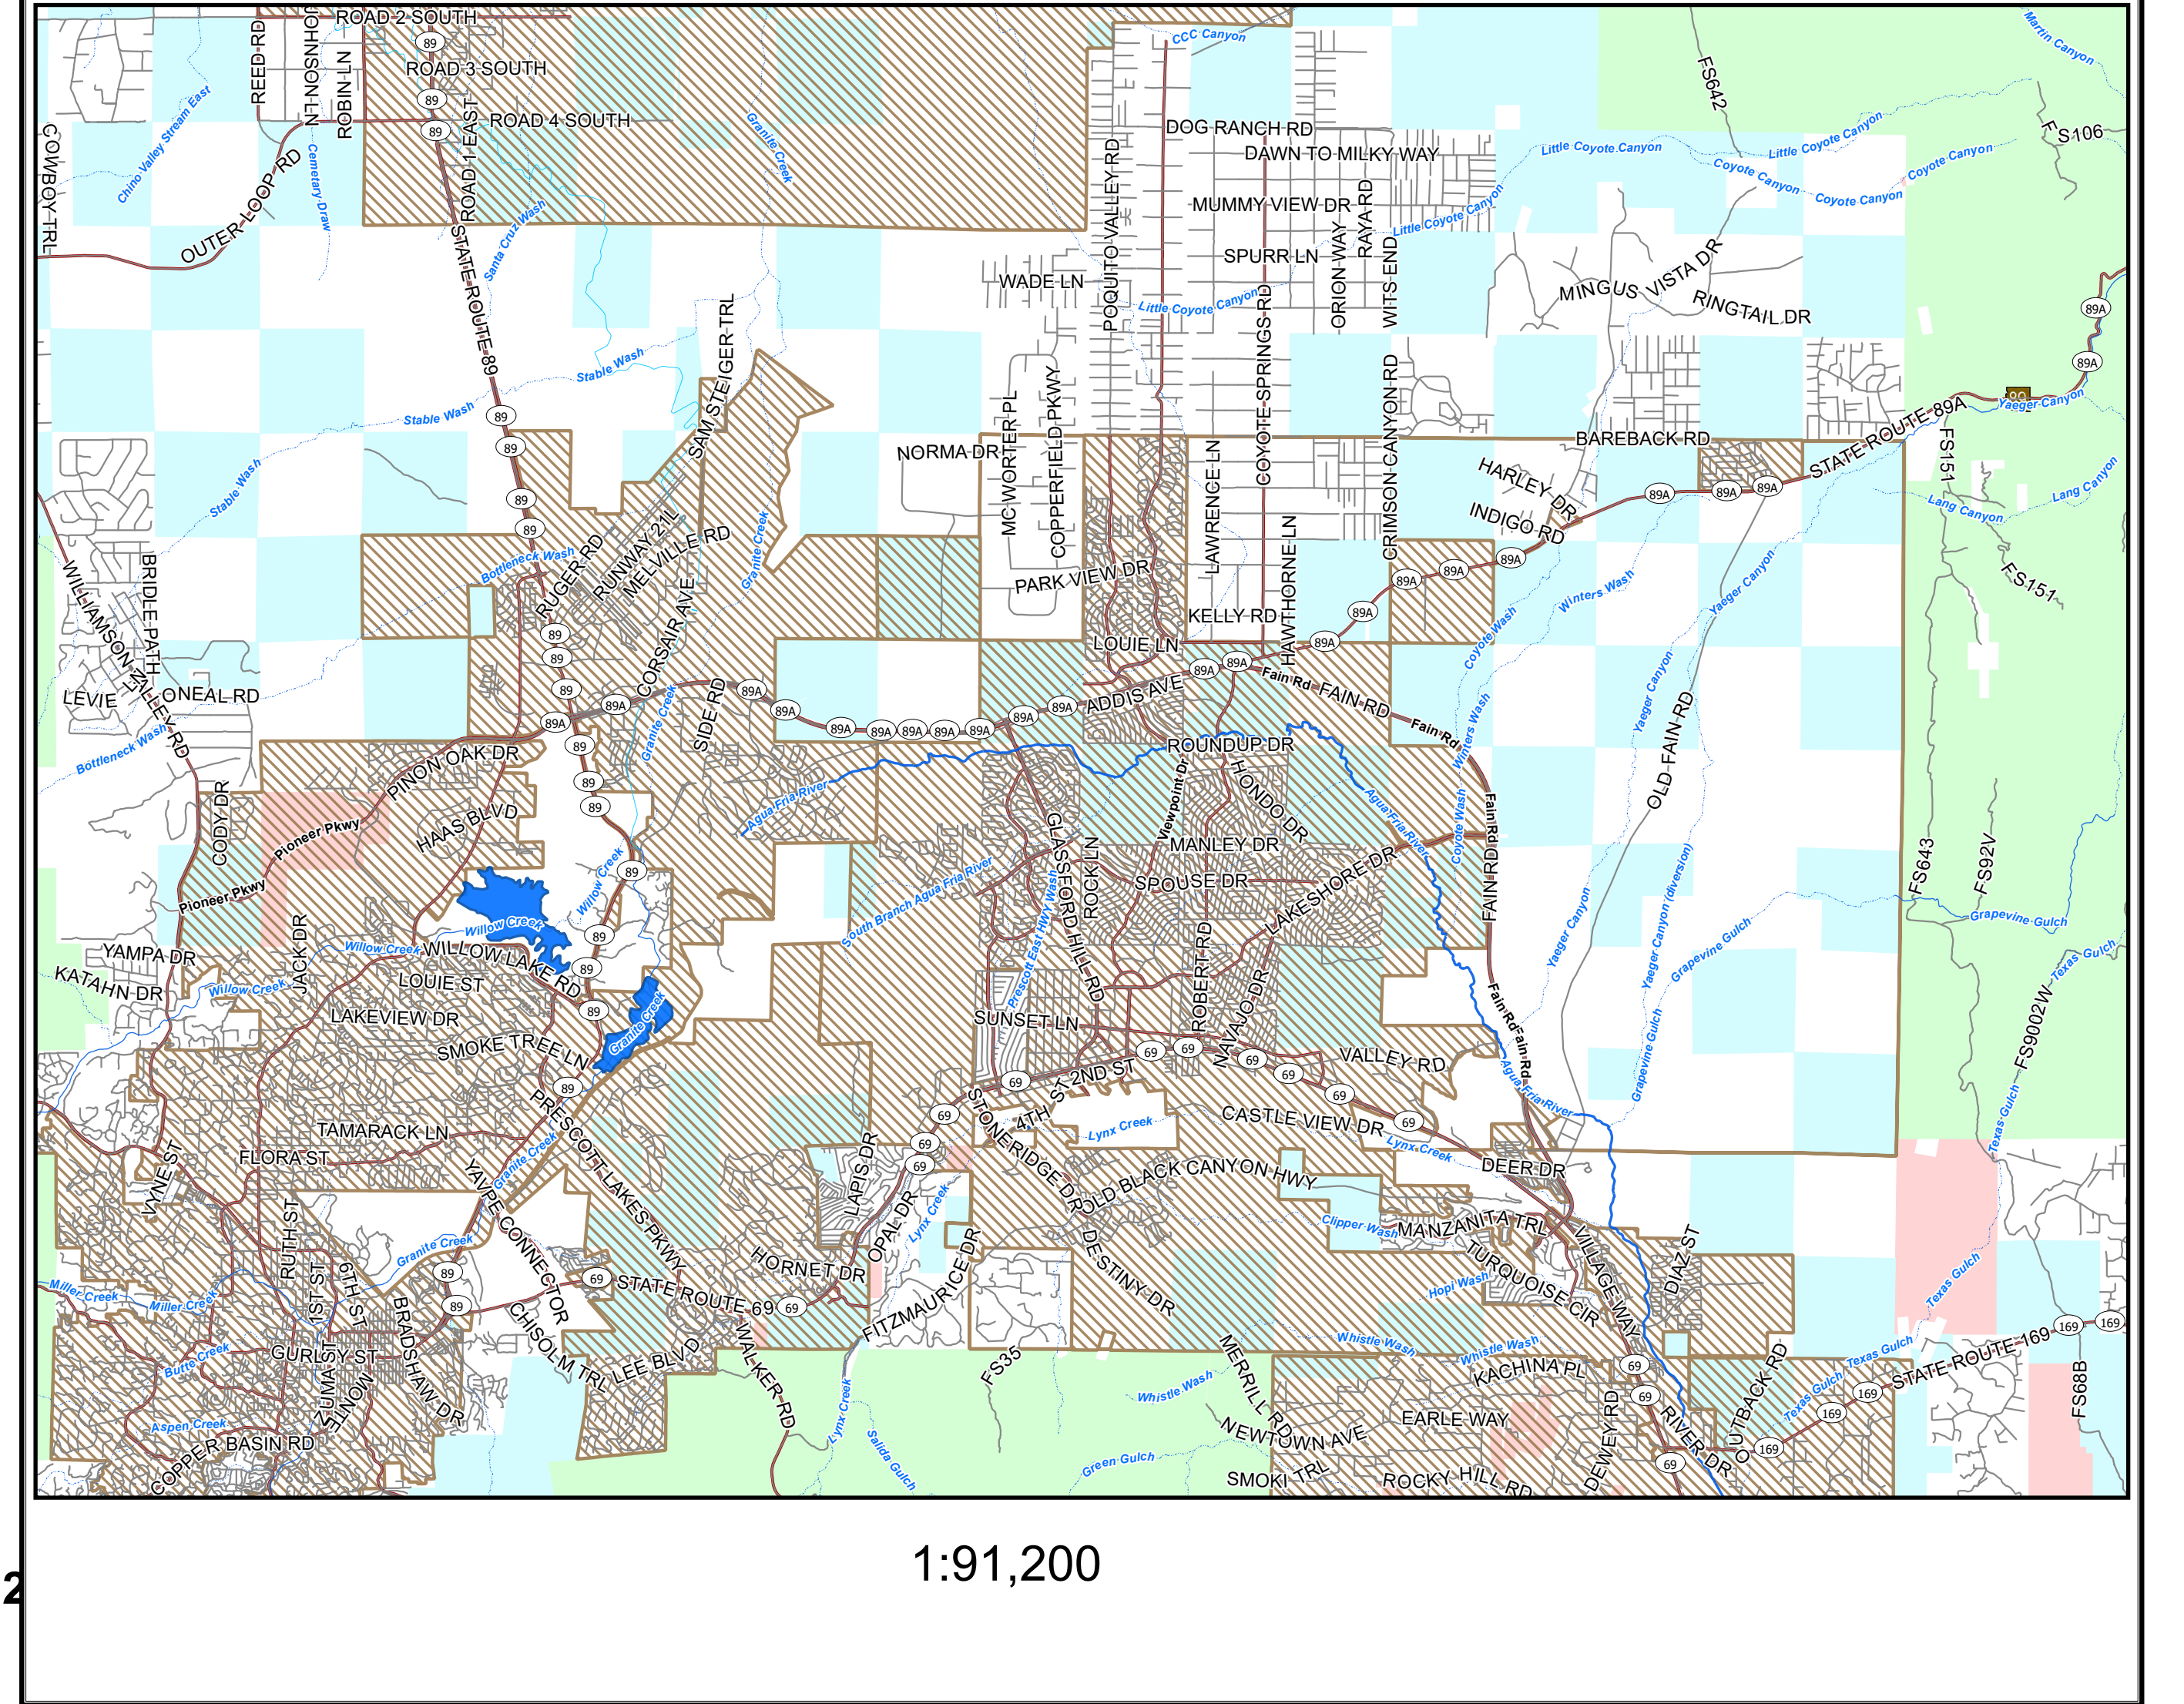

Yavapai County Land Ownership

Prescott and Prescott Valley Area

- Major Roads**
- Interstate Highways
 - Major Roads
 - State Highways
 - Old Highways
 - Sections
 - ARIZONA GAME AND FISH
 - ARIZONA STATE PARKS
 - BUREAU OF LAND MANAGEMENT

- BUREAU OF RECLAMATION
- COCONINO NATIONAL FOREST
- KAIBAB NATIONAL FOREST
- NATIONAL MONUMENT
- PRESCOTT NATIONAL FOREST
- STATE OF ARIZONA LAND
- TONTO NATIONAL FOREST
- Wilderness Area

1:216,000

Yavapai County assumes no responsibility for errors, omissions, and/or inaccuracies in this mapping product. This product is for informational purposes and may not have been prepared for, or be suitable for legal, engineering, or surveying purposes. Users of this information should review or consult the primary data and information sources to ascertain the usability of the information.