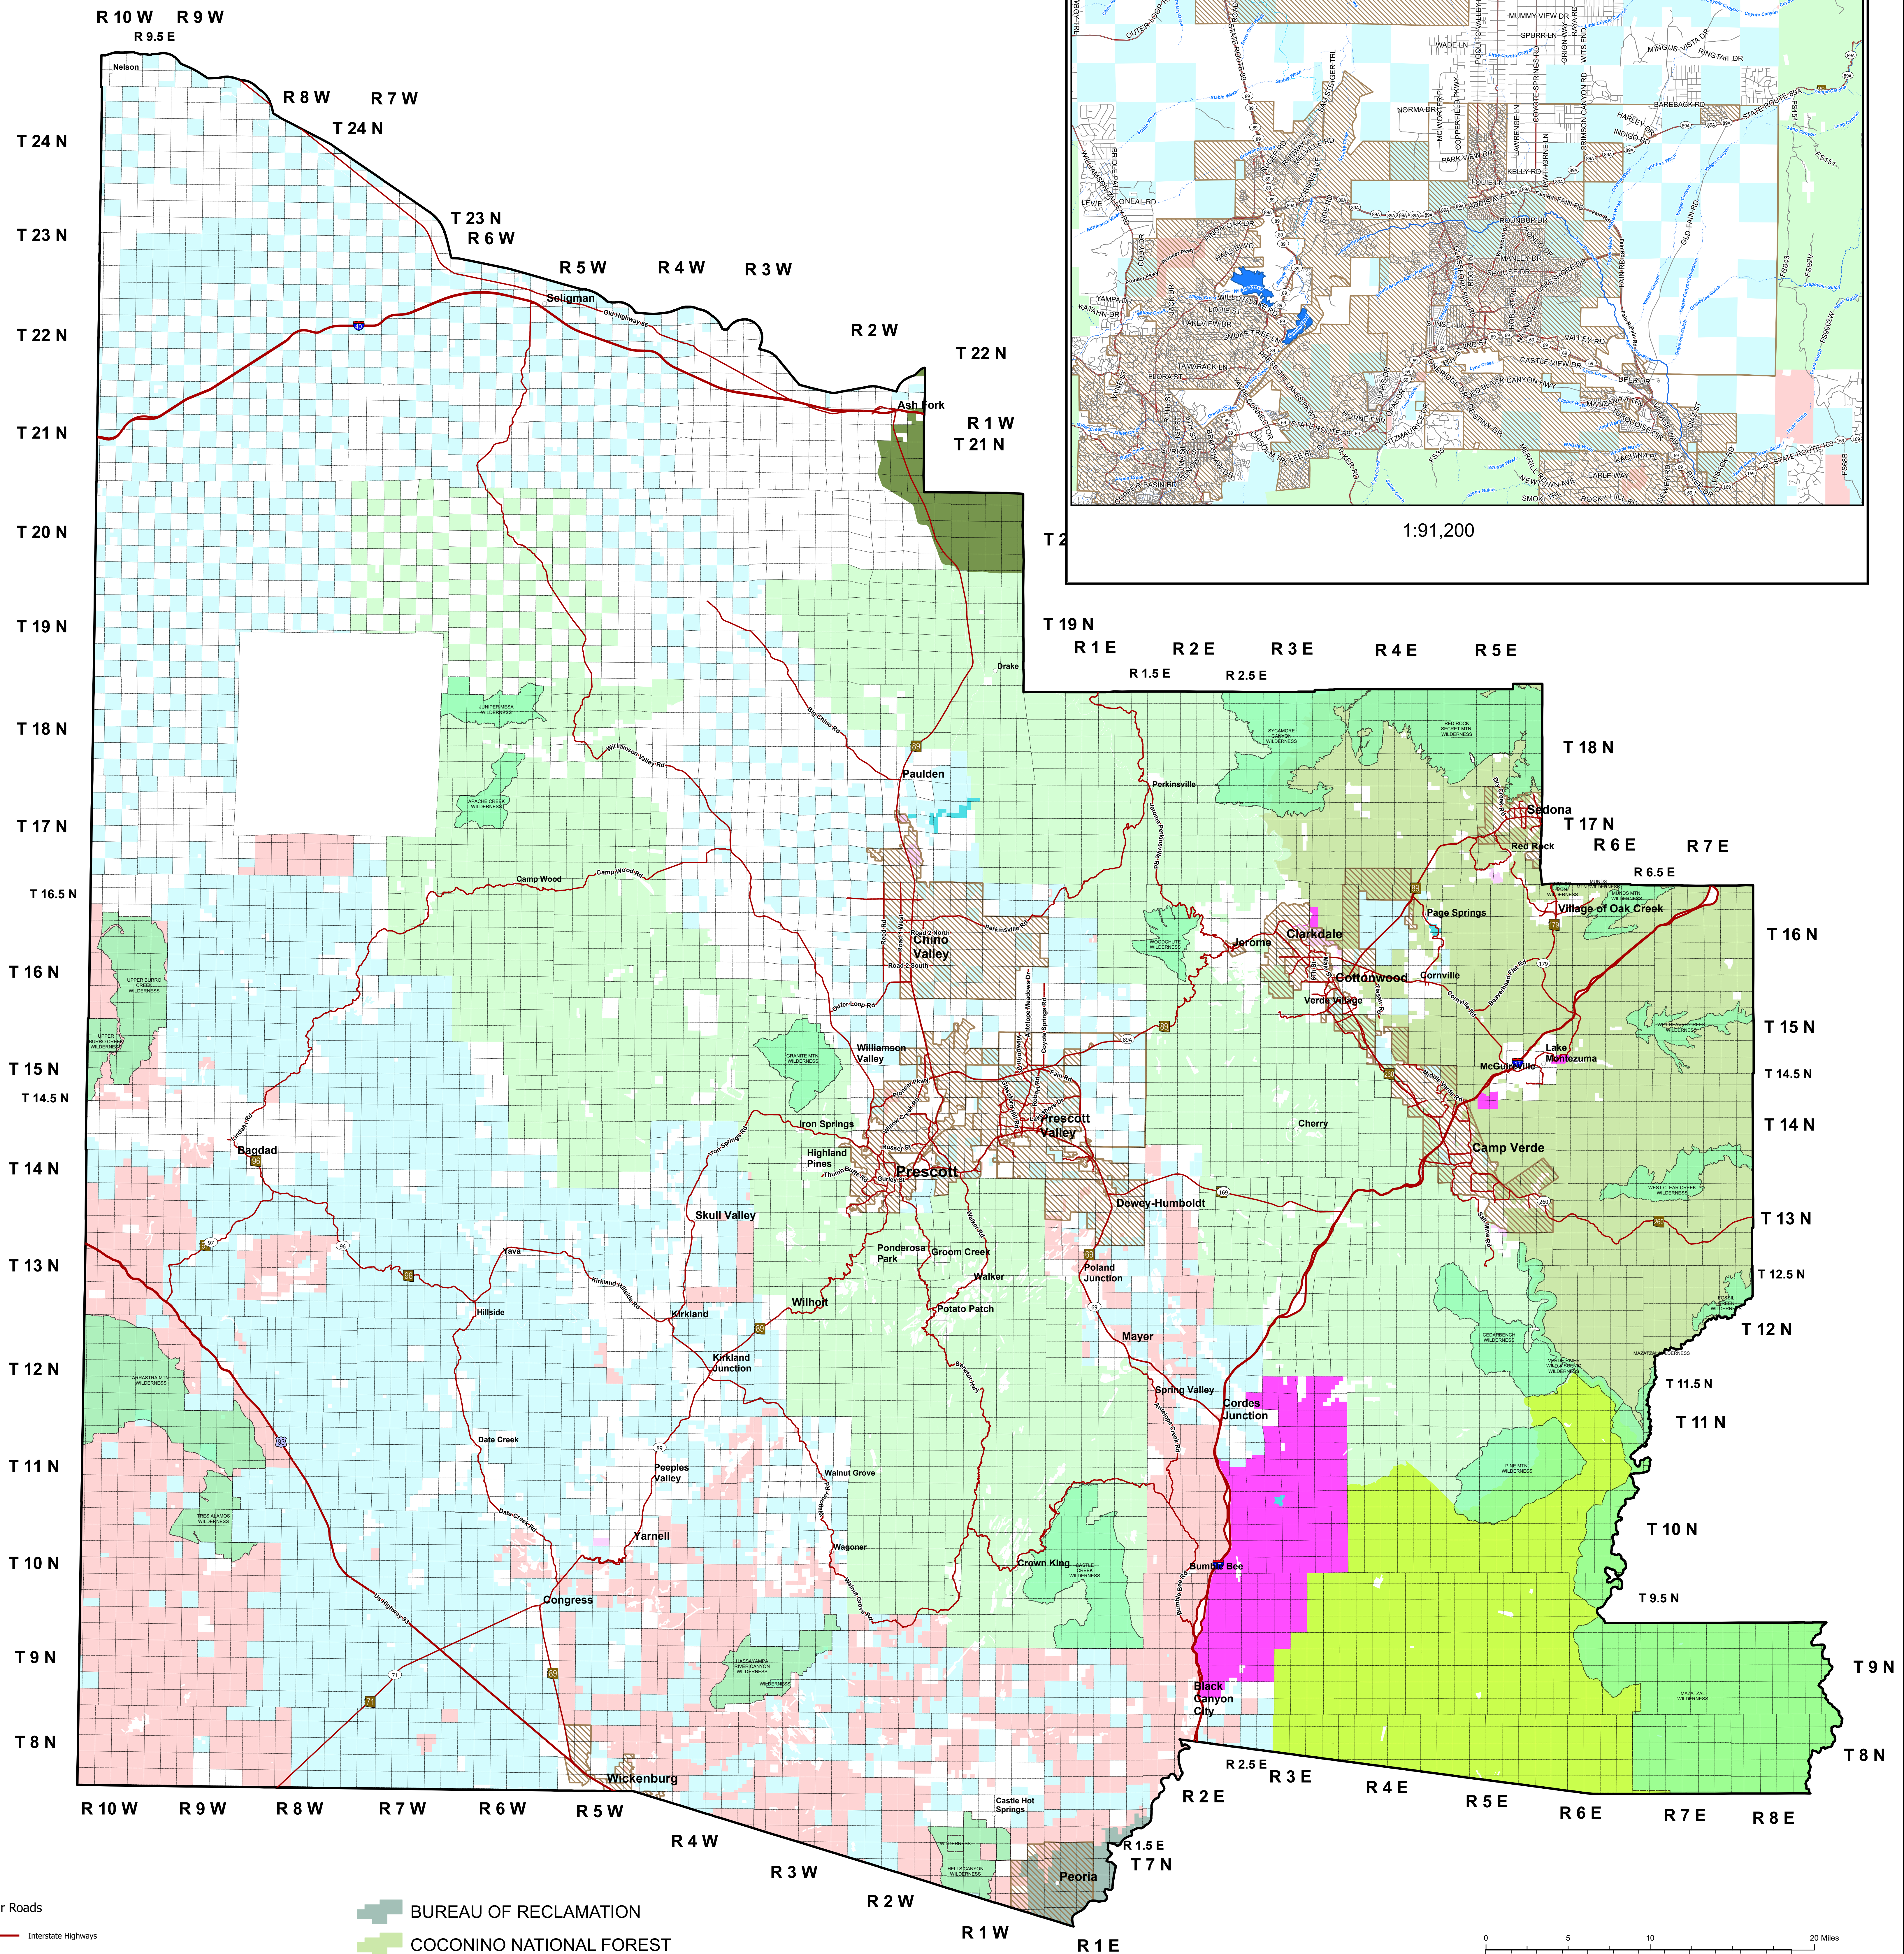

Yavapai County Land Ownership

Prescott and Prescott Valley Area

- Major Roads**
- Interstate Highways
 - Major Roads
 - State Highways
 - Old Highways
 - Sections
 - ARIZONA GAME AND FISH
 - ARIZONA STATE PARKS
 - BUREAU OF LAND MANAGEMENT

- BUREAU OF RECLAMATION
- COCONINO NATIONAL FOREST
- KAIBAB NATIONAL FOREST
- NATIONAL MONUMENT
- PRESCOTT NATIONAL FOREST
- STATE OF ARIZONA LAND
- TONTO NATIONAL FOREST
- Wilderness Area

1:216,000

Yavapai County assumes no responsibility for errors, omissions, and/or inaccuracies in this mapping product. This product is for informational purposes and may not have been prepared for, or be suitable for legal, engineering, or surveying purposes. Users of this information should review or consult the primary data and information sources to ascertain the usability of the information.