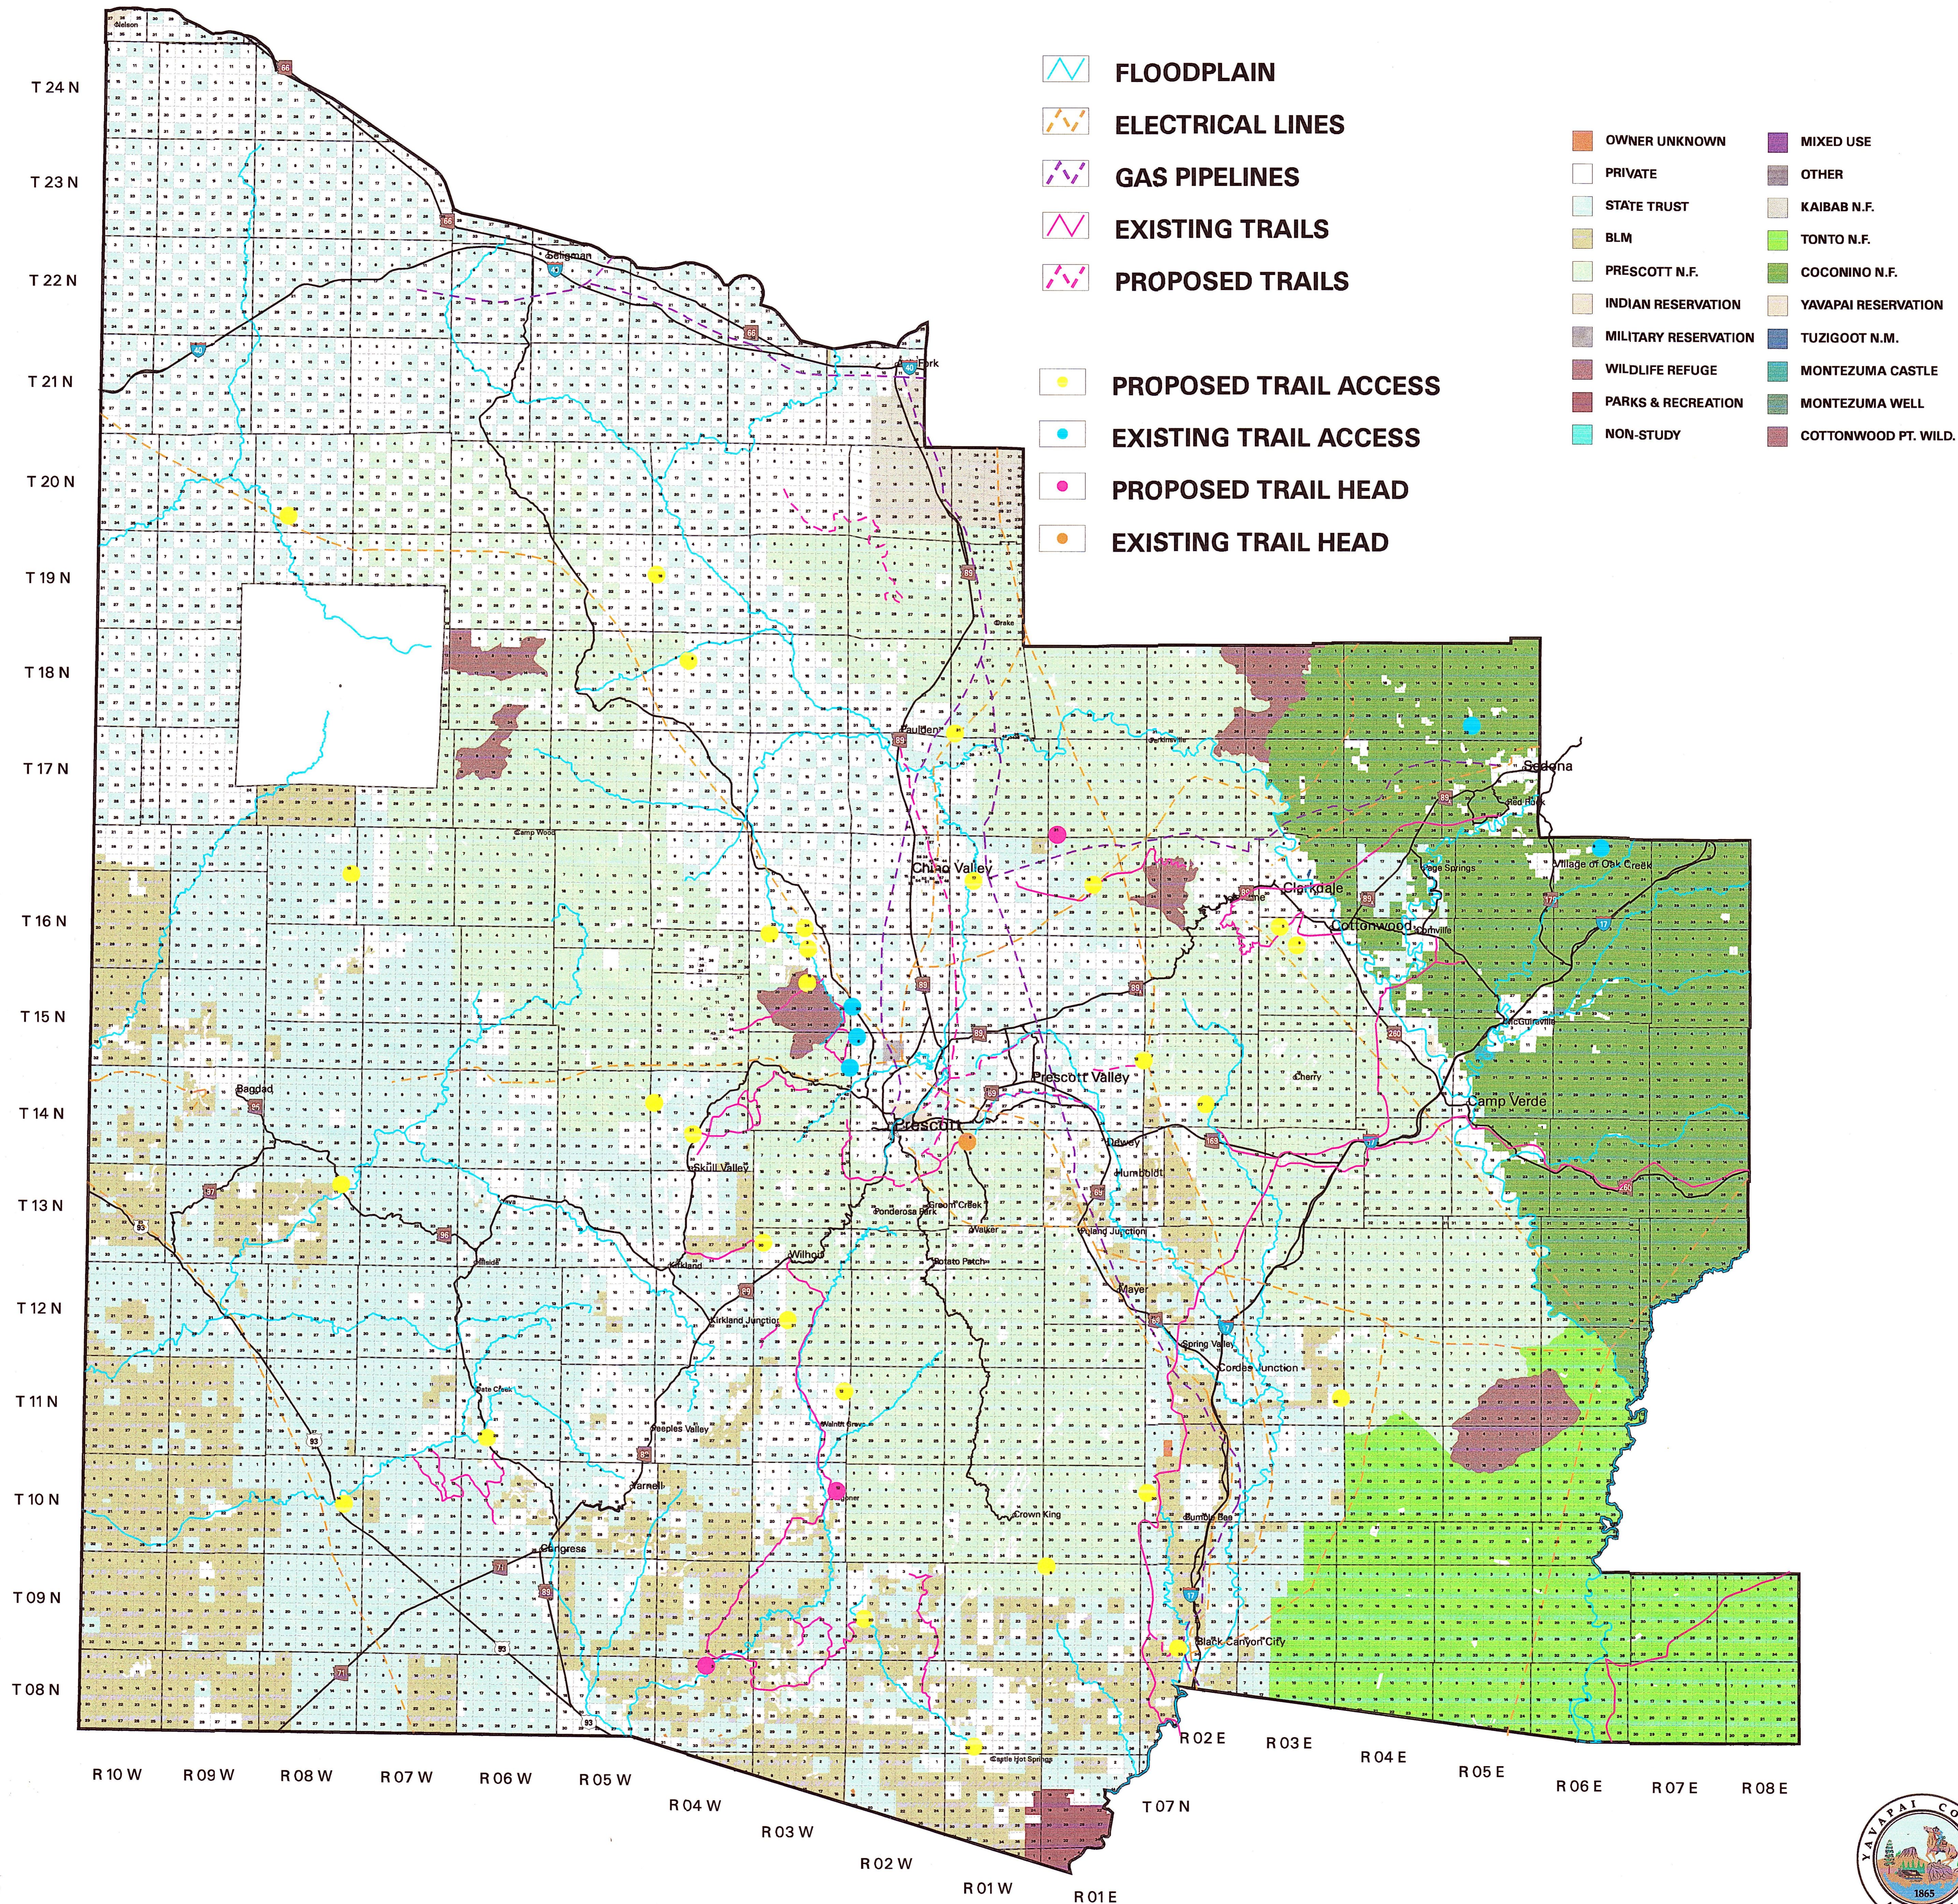

YAVAPAI TRAILS ASSOCIATION MASTER TRAILS PLAN

- FLOODPLAIN
- ELECTRICAL LINES
- GAS PIPELINES
- EXISTING TRAILS
- PROPOSED TRAILS
- PROPOSED TRAIL ACCESS
- EXISTING TRAIL ACCESS
- PROPOSED TRAIL HEAD
- EXISTING TRAIL HEAD
- OWNER UNKNOWN
- PRIVATE
- STATE TRUST
- BLM
- PRESCOTT N.F.
- INDIAN RESERVATION
- MILITARY RESERVATION
- WILDLIFE REFUGE
- PARKS & RECREATION
- NON-STUDY
- MIXED USE
- OTHER
- KAIBAB N.F.
- TONTO N.F.
- COCONINO N.F.
- YAVAPAI RESERVATION
- TUZIGOOT N.M.
- MONTEZUMA CASTLE
- MONTEZUMA WELL
- COTTONWOOD PT. WILD.

YAVAPAI COUNTY IS NOT RESPONSIBLE FOR ERRORS, OMISSIONS, AND/OR INACCURACIES IN THIS MAPPING PRODUCT.